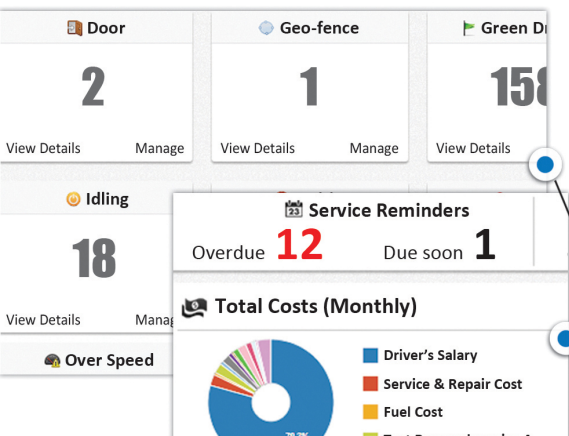

#1 Fleet Automation tool; it's more than just GPS tracking

02-6799246 / 0564460090
0501504343 / 0508119306