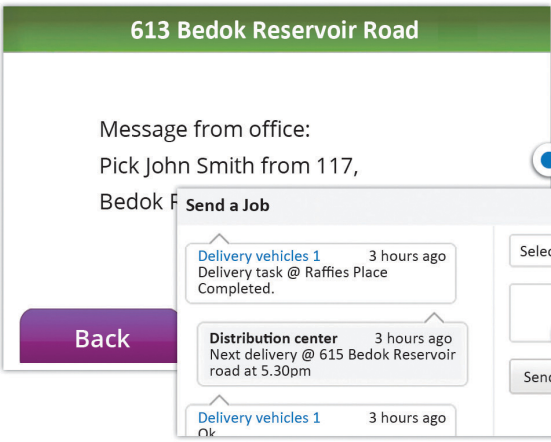

Monitor freezer temperature

#1 Fleet Automation tool; it's more than just GPS tracking

02-6799246 / 0564460090  
0501504343 / 0508119306