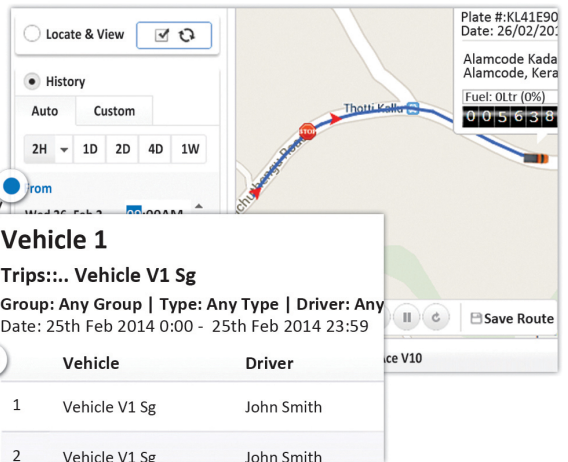

Historical data

Reports in pdf, xls, csv

OneView Dashboards

Information overview at a glance

The oneview dashboard keeps you up-to-date on alerts and maintenance information that needs your attention, letting you make decisions before profits are impacted.

Alerts dashboard

Service & maintenance