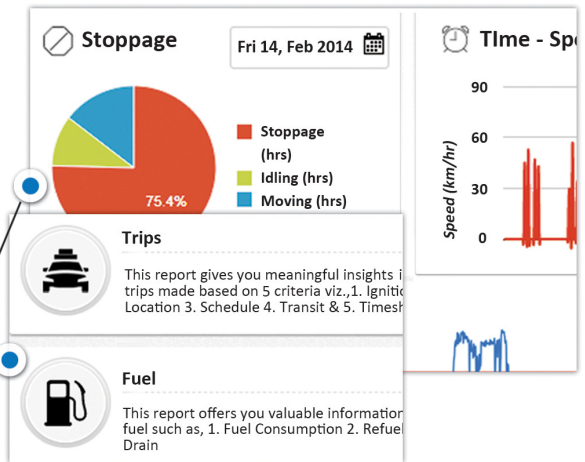

Temperature Monitoring

Manage your reputation

Monitor variations in temperature levels through a built-in feature specifically designed for transportation in the fast-moving consumer goods industry.

Temperature alert

Monitor freezer temperature