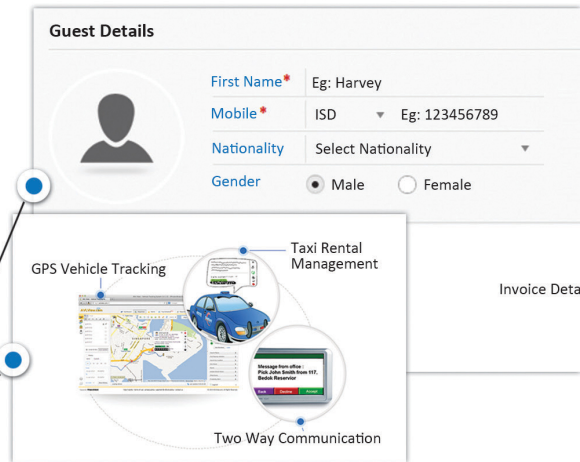

Taxi booking

Taxi rental with live tracking