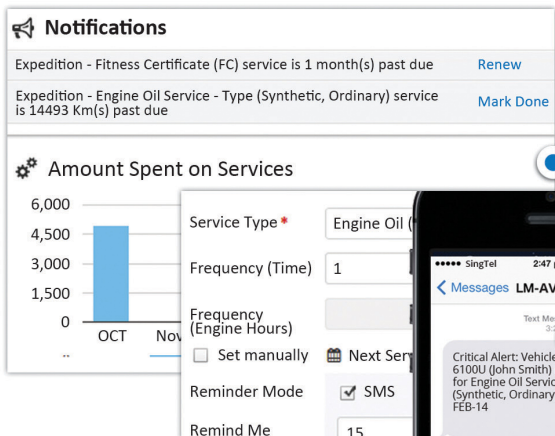

## Rental Management

### Taxi booking with live monitoring

Running a rental business? AVLView's Taxi rental module helps you to book reservations and track vehicles until customers return them, creating a smooth process that ensures your vehicle's safety.

Taxi booking

Taxi rental with live tracking