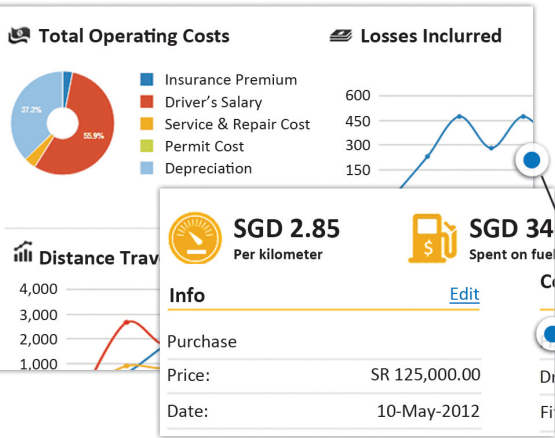

### Save fuel and time

Limit vehicle access now with AVLView and control who uses the vehicle, when, and how. Set work limits for your vehicles so you receive alerts the moment they leave a given area.

Geographical fence

Driver identification

GBA6483X Fiat V3  
Driver: Ng Sing Chuan  
Authentication: None  
Plate #: GBA6483X, Speed: 0.0 kmph  
Date: 25/02/2014 05:45:37pm

6 Senoko Way, Singapore 758029

Fuel: 0Ltr (0%)  
00019621 Kms

## Operating Expenses

Analyze monthly expenses and cut losses

Keep track of your operating costs and optimize your fleet operations. AVLView offers breakup data on fuel, wages, maintenance etc and helps you to forecast future expenses keeping it to minimum.