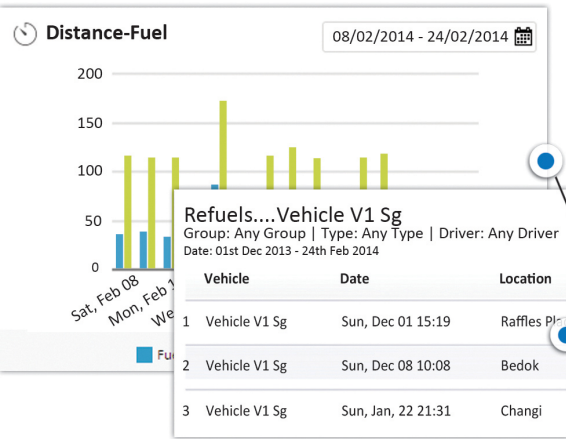

Fuel Management

Cut down fuel expenses

Watch your vehicles' fuel consumption with eagle eyes - fuel isn't cheap anymore. With real-time tracking for low fuel & any refueling or draining, you can save up to 20% on fuel every year.

Fuel usage chart

Fuel theft/fraud protection

Charts and Reports

Business Intelligence at your fingertips

With 14 charts and nearly 50 concise reports, all brief yet highly informative, you have all the information at your fingertips for making smart business decisions quickly.

Interactive charts

Extensive reports