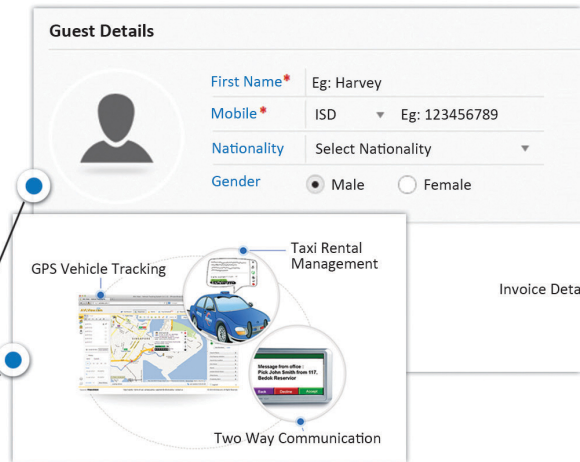

Taxi booking

Taxi rental with live tracking