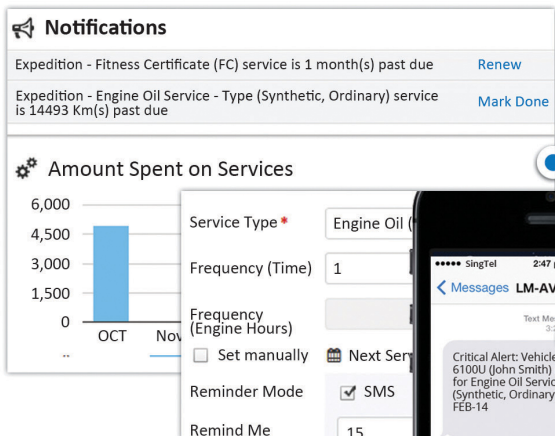

Vehicle Service & Maintenance

Keep a log on periodic services

A well maintained vehicle performs better, decreases maintenance costs, and improves fuel efficiency. With AVLView, you wouldn't miss any periodical maintenance.

Periodic services - overview

Service reminders

Call us now for a live demo..

02-6799246 / 0564460090
0501504343 / 0508119306